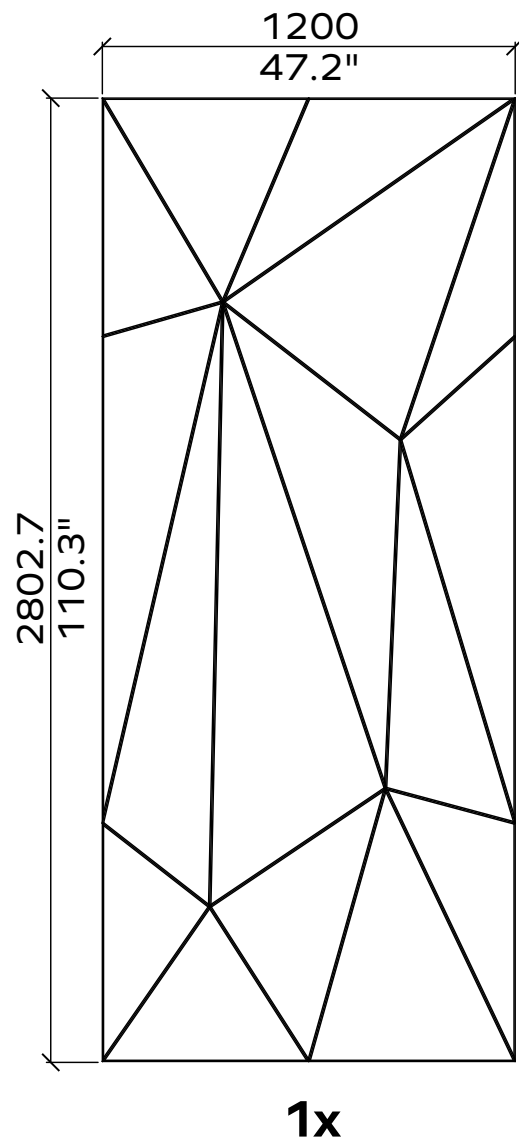

Facet 24mm

Applicable articles numbers

732.24.17.000.00 and .01

Scope of delivery

For each 24mm item you will receive a set of 1x PET panels (in the dimensions below)

Applicable articles numbers

These panels are mounted with a concealed attachment system. For other options contact our consultants.

Facet 12mm

Applicable articles numbers

732.12.17.000.00 and .01

Scope of delivery

For each 12mm item you will receive a set of 1x PET panels (in the dimensions below)

Applicable articles numbers

These panels are mounted with a concealed attachment system. For other options contact our consultants.

All dimensions are nominal