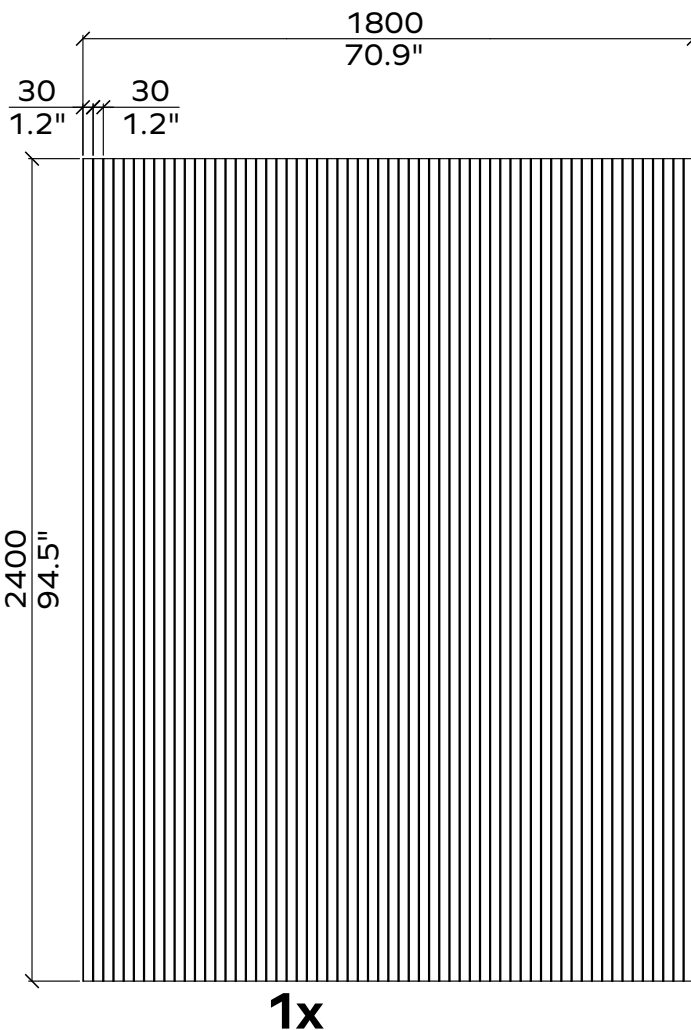

Vertigo Fine 24mm

Applicable article numbers

732.12.14.000.30 and .31

Scope of delivery

For each 24mm item you will receive a set of 3x PET panels (in the dimensions below)

Applicable article numbers

These panels are mounted with a concealed attachment system. For other options contact our consultants.

Vertigo Fine 12mm

Applicable article numbers

732.12.14.000.30 and .31

Scope of delivery

For each 12mm item you will receive a set of 2x PET panels (in the dimensions below)

Applicable article numbers

These panels are mounted with a concealed attachment system. For other options contact our consultants.

All dimensions are nominal