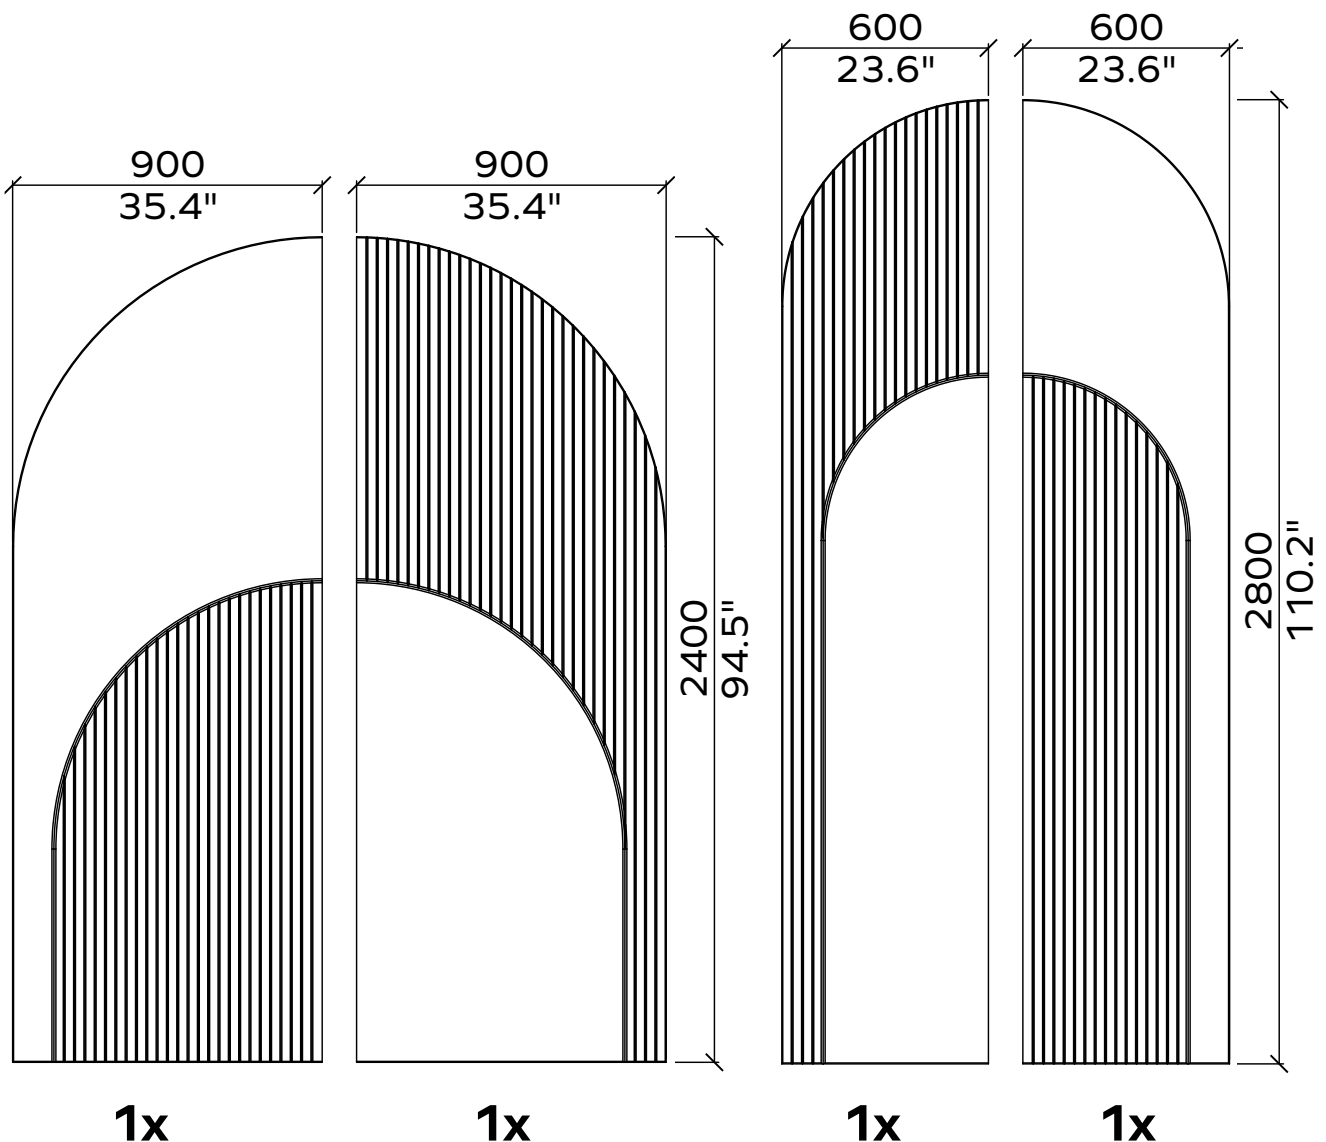

Fylo 24mm

Applicable articles numbers

732.24.23.000.00 and .01

Scope of delivery

For each 24mm item you will receive a set of 1x PET panels (in the dimensions below)

Applicable articles numbers

These panels are mounted with a concealed attachment system. For other options contact our consultants.

Fylo 12mm

Applicable articles numbers

732.12.23.000.00 and .01

Scope of delivery

For each 12mm item you will receive a set of 1x PET panels (in the dimensions below)

Applicable articles numbers

These panels are mounted with a concealed attachment system. For other options contact our consultants.

All dimensions are nominal