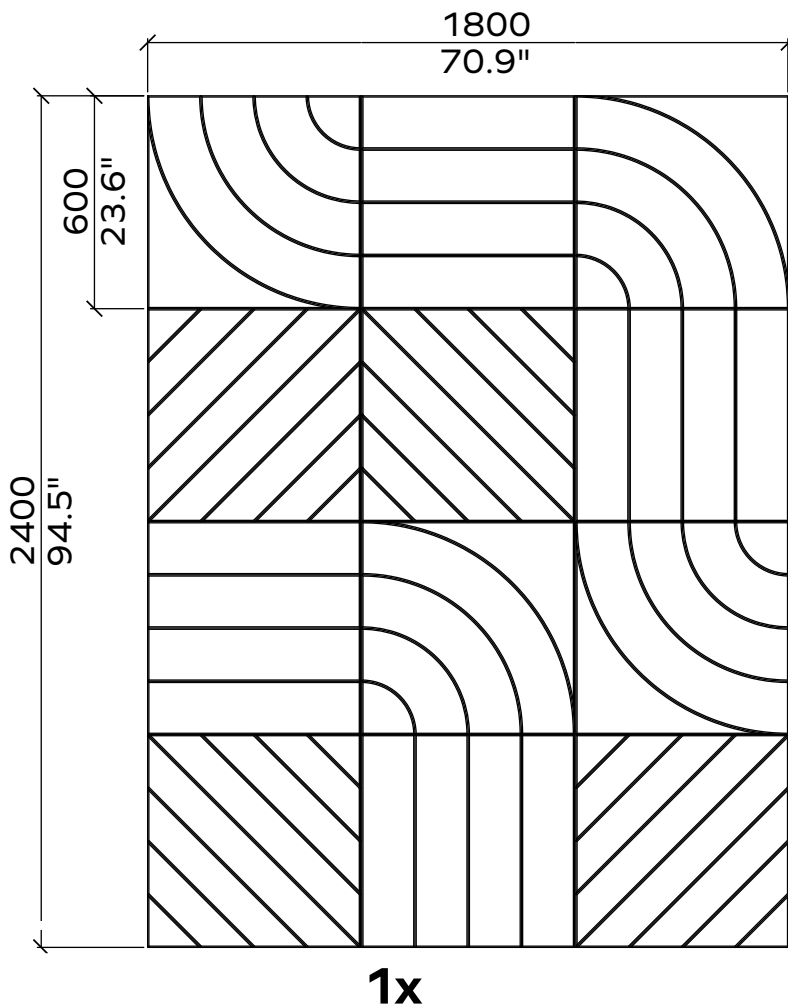

Flow 24mm

Applicable articles numbers

732.24.11.000.00 and .01

Scope of delivery

For each 24mm item you will receive a set of 3x PET panels (in the dimensions below)

Applicable articles numbers

These panels are mounted with a concealed attachment system. For other options contact our consultants.