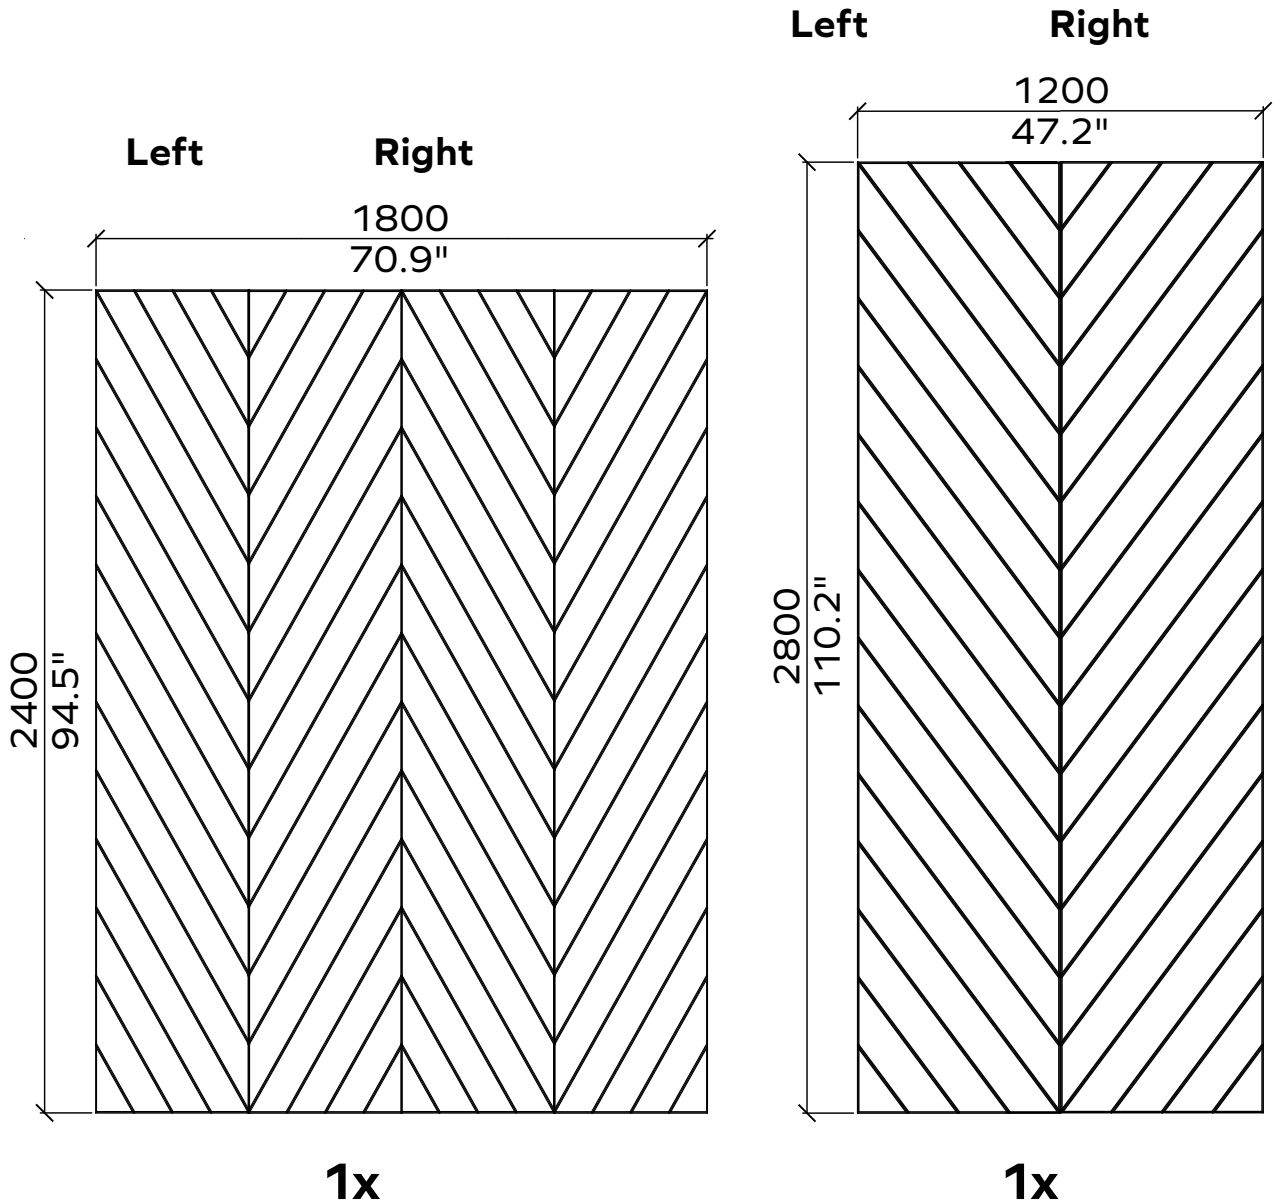

Fishbone

Geometry Information

Fishbone 24mm

Applicable articles numbers

731.24.15/16.000.00 and .01 (RIGHT/ LEFT)

Scope of delivery

For each 24mm item you will receive a set of 3x PET panels (in the dimensions below)

Applicable articles numbers

These panels are mounted with a concealed attachment system. For other options contact our consultants.

Fishbone 12mm

Applicable articles numbers

731.12.15/16.000.00 and .01 (RIGHT/ LEFT)

Scope of delivery

For each 12mm item you will receive a set of 2x PET panels (in the dimensions below)

Applicable articles numbers

These panels are mounted with a concealed attachment system. For other options contact our consultants.

All dimensions are nominal