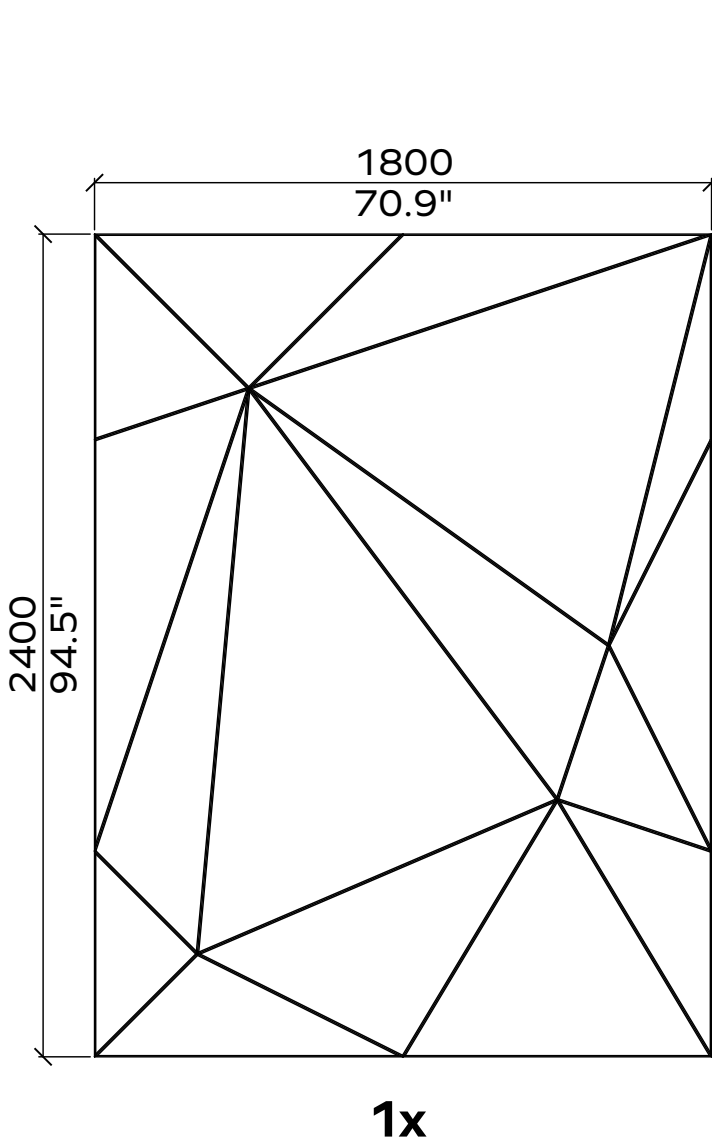

Facet 24mm

Applicable articles numbers

732.24.17.000.00 and .01

Scope of delivery

For each 24mm item you will receive a set of 1x PET panels (in the dimensions below)

Applicable articles numbers

These panels are mounted with a concealed attachment system. For other options contact our consultants.

Facet 12mm

Applicable articles numbers

732.12.17.000.00 and .01

Scope of delivery

For each 12mm item you will receive a set of 1x PET panels (in the dimensions below)

Applicable articles numbers

These panels are mounted with a concealed attachment system. For other options contact our consultants.

All dimensions are nominal