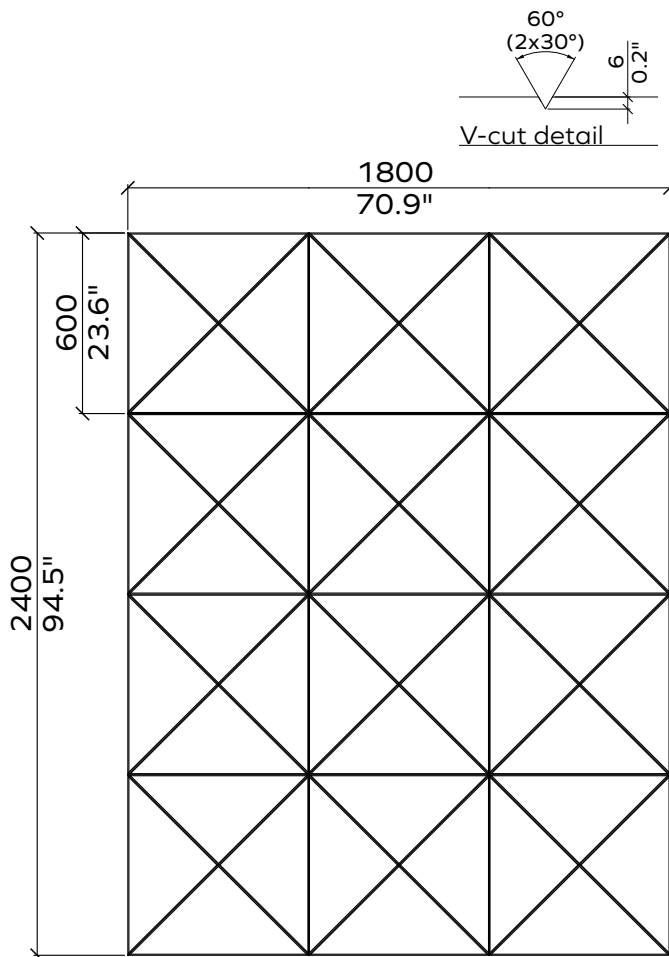

Kingscross 24mm

Applicable articles numbers

732.24.12.000.00 and .01

Scope of delivery

For each 24mm item you will receive a set of 3x PET panels (in the dimensions below)

Applicable articles numbers

These panels are mounted with a concealed attachment system. For other options contact our consultants.

Kingscross 12mm

Applicable articles numbers

732.12.12.000.00 and .01

Scope of delivery

For each 12mm item you will receive a set of 2x PET panels (in the dimensions below)

Applicable articles numbers

These panels are mounted with a concealed attachment system. For other options contact our consultants.

1x