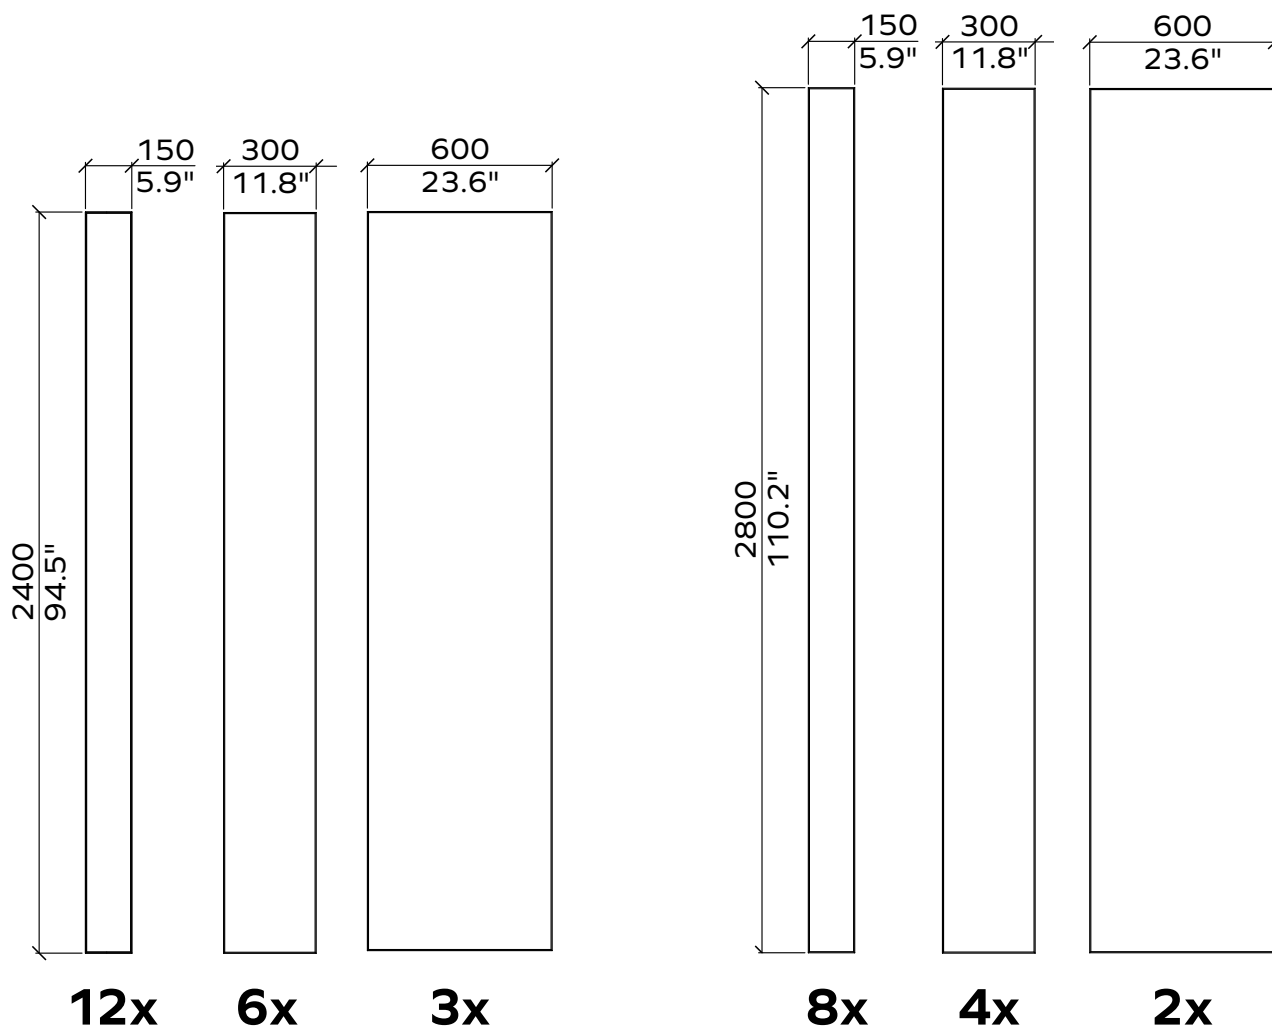

Tabula 24mm

Applicable articles numbers

731.24.10.000.00 and .01
731.24.11.000.00 and .01
731.24.11.000.00 and .01

Scope of delivery

For each 24mm item you will receive a set PET panels (in the dimensions below).

Applicable articles numbers

These panels are mounted with a concealed attachment system. For other options contact our consultants.

Tabula 12mm

Applicable articles numbers

731.12.10.000.00 and .01
731.12.11.000.00 and .01
731.12.12.000.00 and .01

Scope of delivery

For each 12mm item you will receive a set of PET panels (in the dimensions below).

Applicable articles numbers

These panels are mounted with a concealed attachment system. For other options contact our consultants.