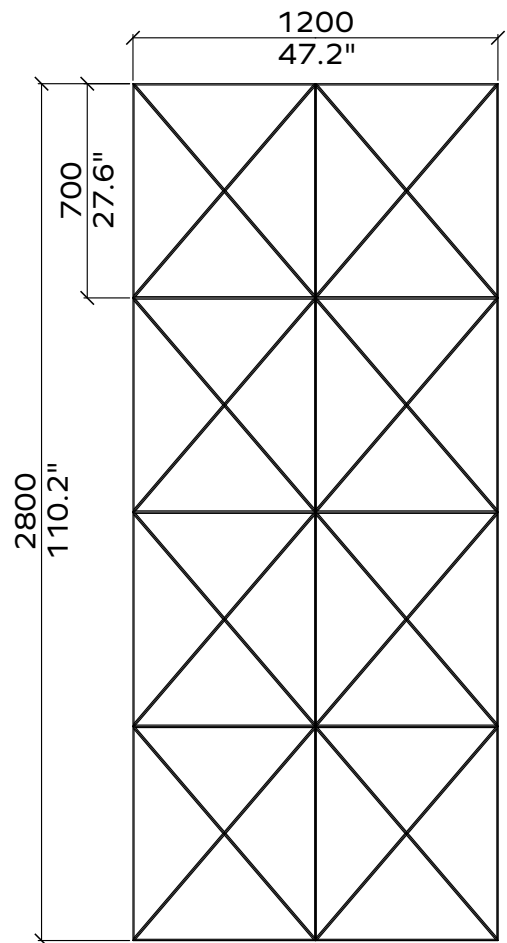

1x

All dimensions are nominal