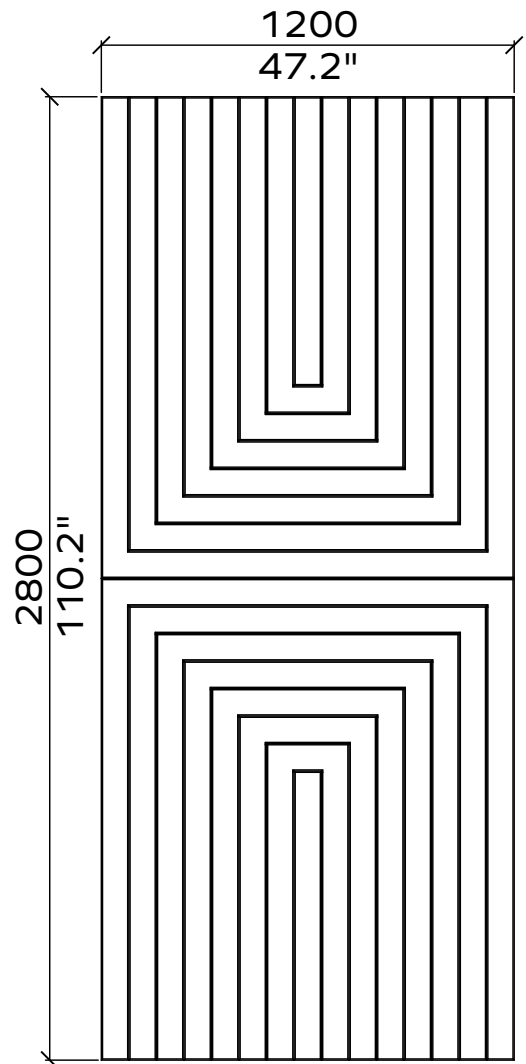

1x

All dimensions are nominal