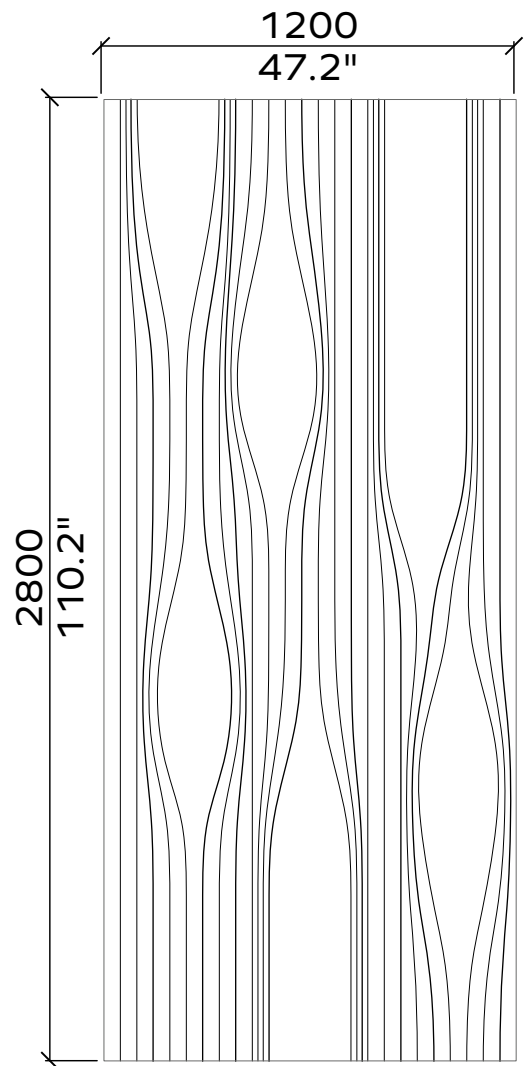

1x

All dimensions are nominal

Stream

Patterns 24mm

01

02

03

04