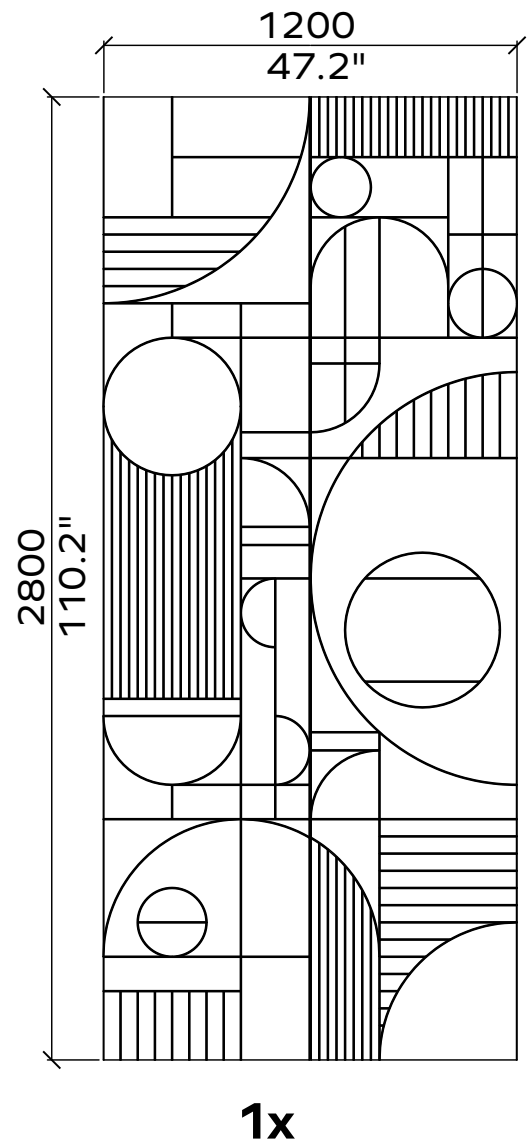

Bau 24mm

Applicable articles numbers

732.24.27.000.00 and .01

Scope of delivery

For each 24mm item you will receive a set of 1x PET panels (in the dimensions below)

Applicable articles numbers

These panels are mounted with a concealed attachment system. For other options contact our consultants.

Bau 12mm

Applicable articles numbers

732.12.27.000.00 and .01

Scope of delivery

For each 12mm item you will receive a set of 1x PET panels (in the dimensions below)

Applicable articles numbers

These panels are mounted with a concealed attachment system. For other options contact our consultants.

All dimensions are nominal