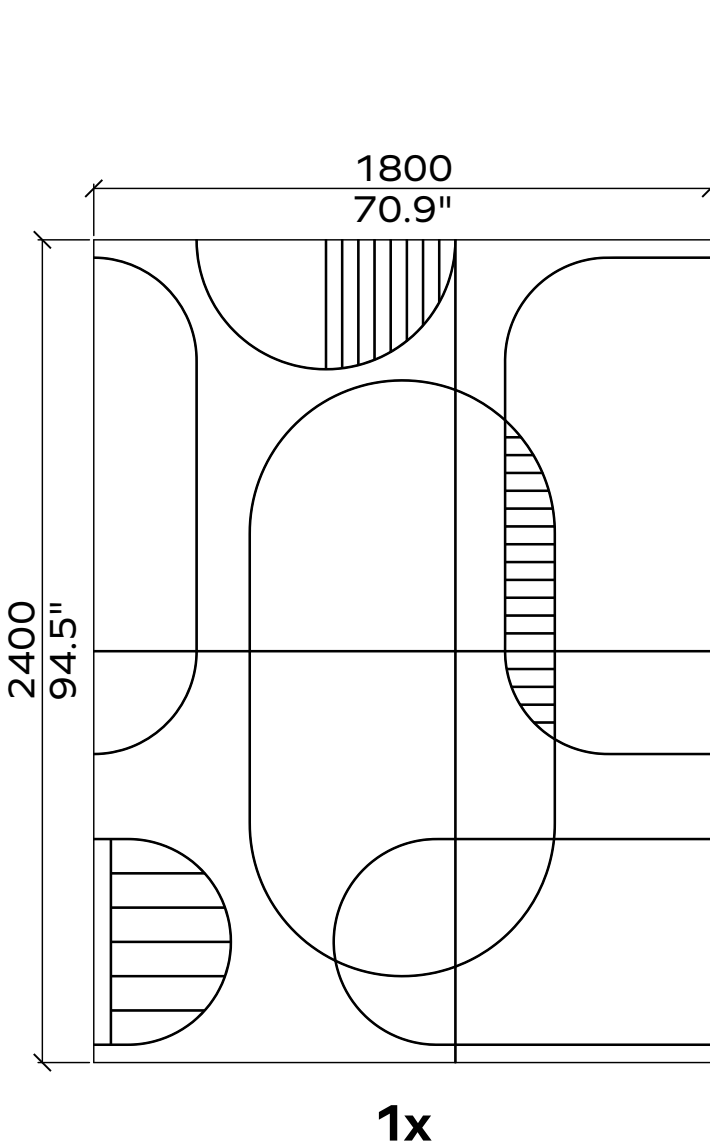

Vela 24mm

Applicable articles numbers

732.24.28.000.00 and .01

Scope of delivery

For each 24mm item you will receive a set of 1x PET panels (in the dimensions below)

Applicable articles numbers

These panels are mounted with a concealed attachment system. For other options contact our consultants.

Vela 12mm

Applicable articles numbers

732.12.28.000.00 and .01

Scope of delivery

For each 12mm item you will receive a set of 1x PET panels (in the dimensions below)

Applicable articles numbers

These panels are mounted with a concealed attachment system. For other options contact our consultants.

All dimensions are nominal