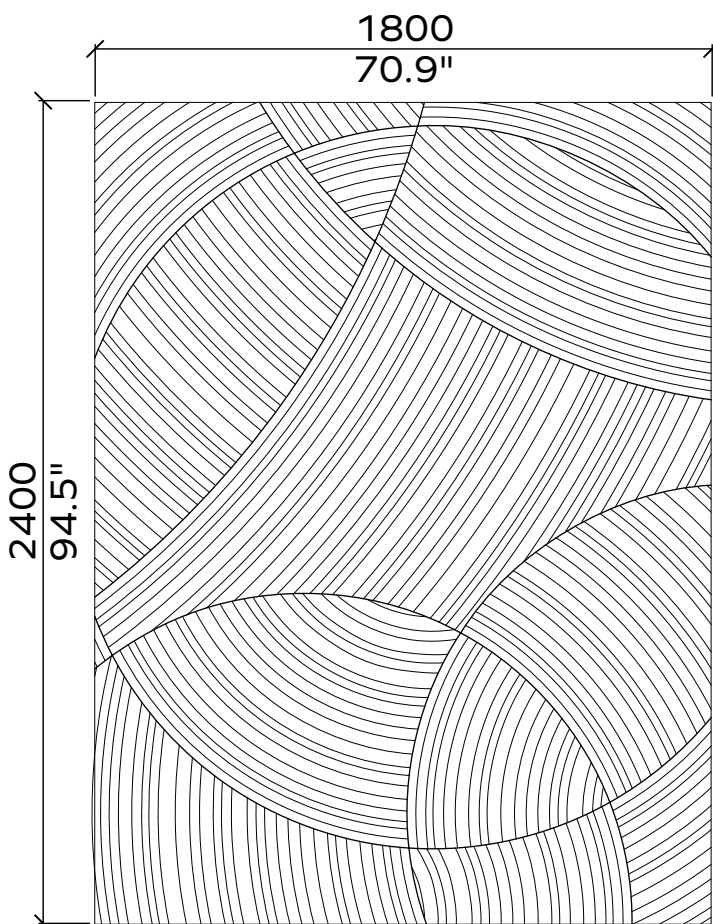

1x

1x

All dimensions are nominal

Tapis

Patterns 24mm

01

02

03