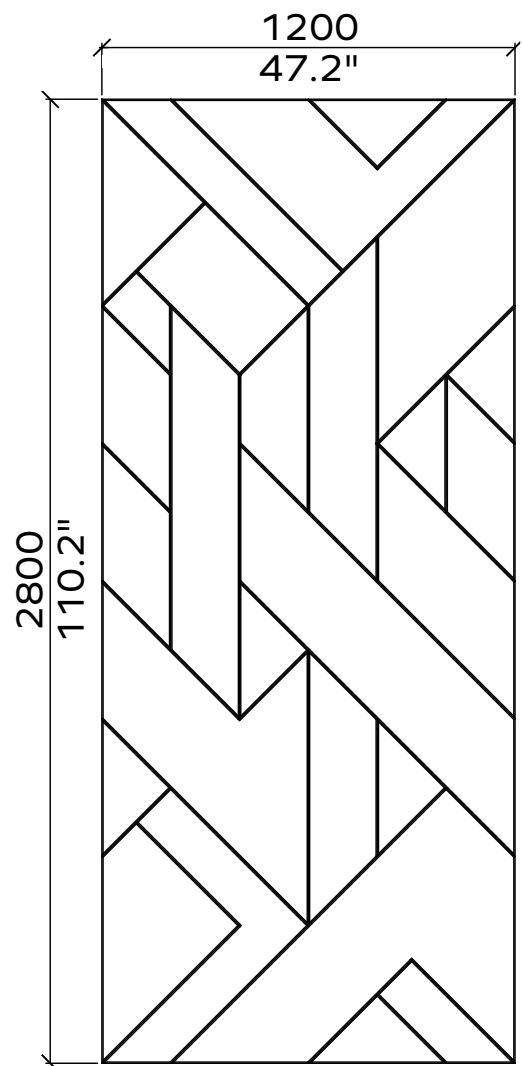

1x

All dimensions are nominal