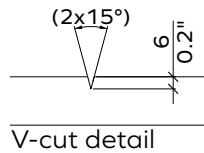

Vertigo Fine 24mm

Applicable article numbers

732.12.14.000.30 and .31

Scope of delivery

For each 24mm item you will receive a set of 3x PET panels (in the dimensions below)

Applicable article numbers

These panels are mounted with a concealed attachment system. For other options contact our consultants.

Vertigo Fine 12mm

Applicable article numbers

732.12.14.000.30 and .31

Scope of delivery

For each 12mm item you will receive a set of 2x PET panels (in the dimensions below)

Applicable article numbers

These panels are mounted with a concealed attachment system. For other options contact our consultants.

All dimensions are nominal