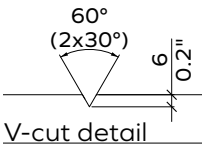

Prisma 24mm

Applicable articles numbers

732.24.16.000.00 and .01

Scope of delivery

For each 24mm item you will receive a set of 1x PET panels (in the dimensions below)

Applicable articles numbers

These panels are mounted with a concealed attachment system. For other options contact our consultants.

1x

Prisma 12mm

Applicable articles numbers

732.12.16.000.00 and .01

Scope of delivery

For each 12mm item you will receive a set of 1x PET panels (in the dimensions below)

Applicable articles numbers

These panels are mounted with a concealed attachment system. For other options contact our consultants.