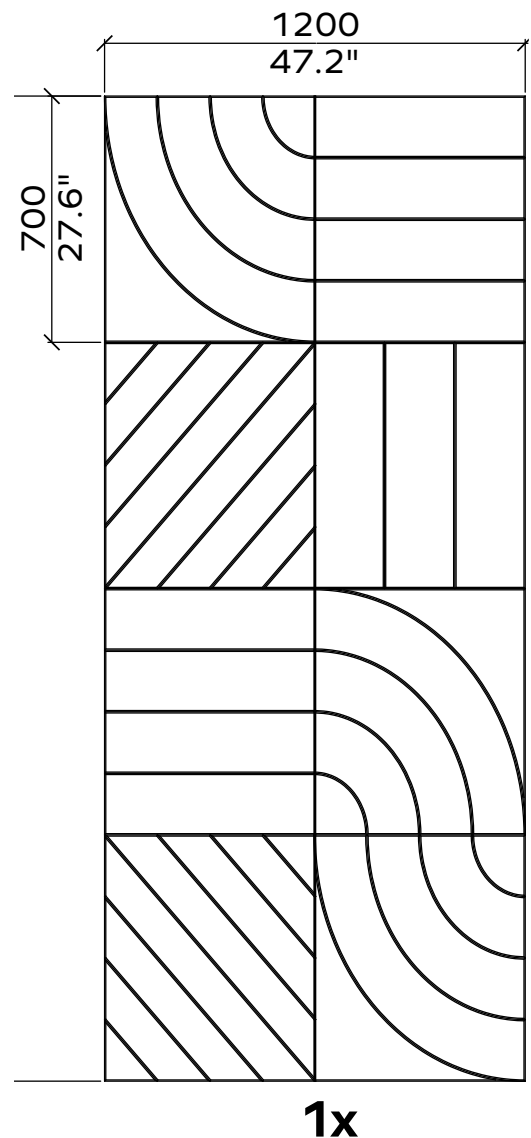

Applicable articles numbers

These panels are mounted with a concealed attachment system. For other options contact our consultants.