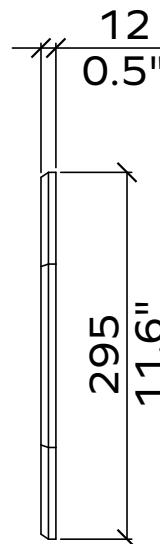

48x

All dimensions are nominal