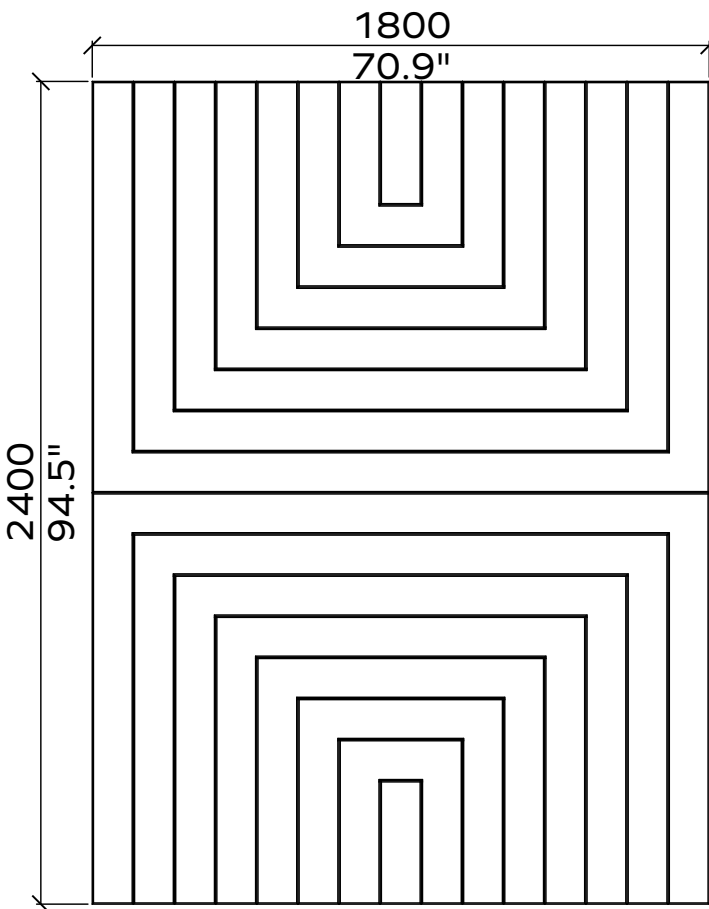

Maya 24mm

Applicable articles numbers

732.24.22.000.00 and .01

Scope of delivery

For each 24mm item you will receive a set of 1x PET panels (in the dimensions below)

Applicable articles numbers

These panels are mounted with a concealed attachment system. For other options contact our consultants.

1x

Maya 12mm

Applicable articles numbers

732.12.22.000.00 and .01

Scope of delivery

For each 12mm item you will receive a set of 1x PET panels (in the dimensions below)

Applicable articles numbers

These panels are mounted with a concealed attachment system. For other options contact our consultants.