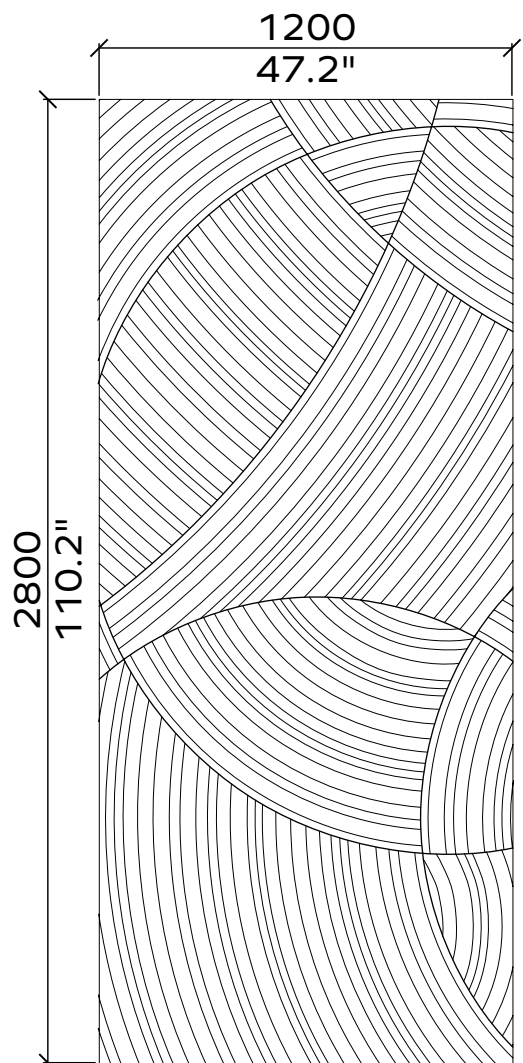

1x

1x

All dimensions are nominal

Tapis

Patterns 24mm

01

02

03