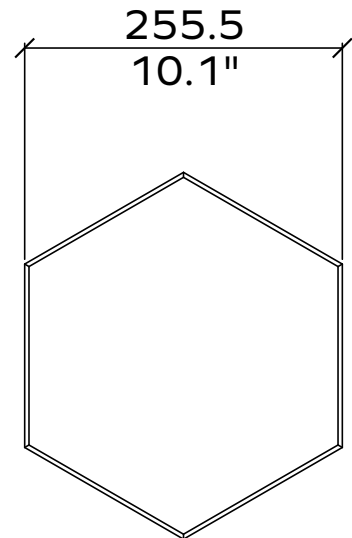

48x

All dimensions are nominal