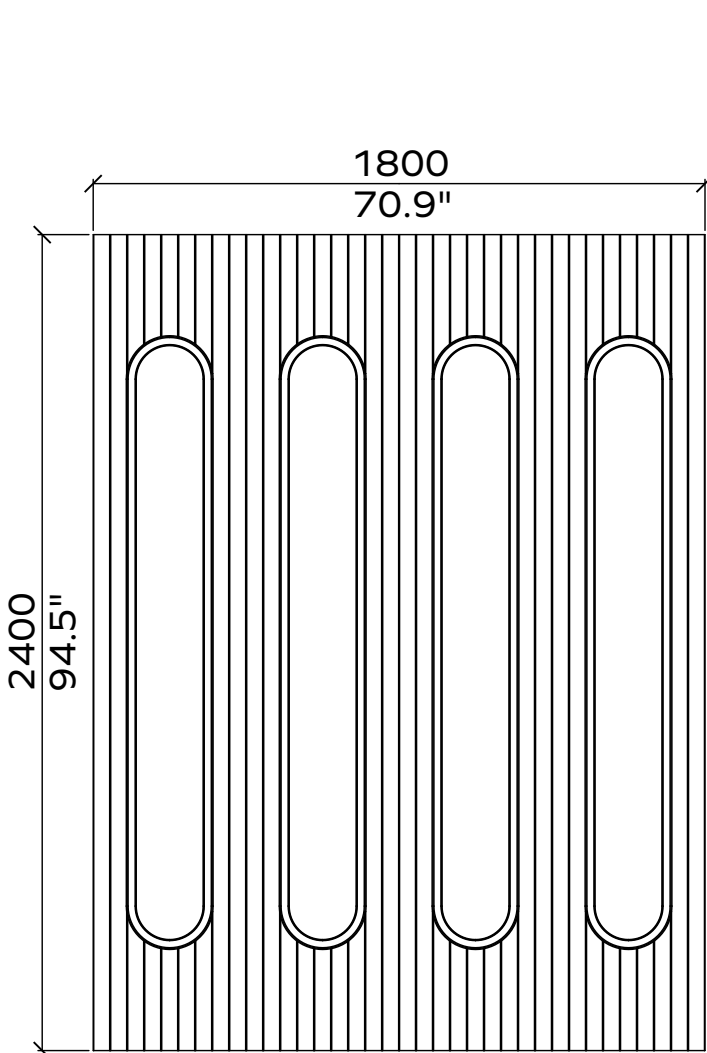

Cottage 24mm

Applicable articles numbers

732.24.24.000.00 and .01

Scope of delivery

For each 24mm item you will receive a set of 1x PET panels (in the dimensions below)

Applicable articles numbers

These panels are mounted with a concealed attachment system. For other options contact our consultants.

Cottage 12mm

Applicable articles numbers

732.12.24.000.00 and .01

Scope of delivery

For each 12mm item you will receive a set of 1x PET panels (in the dimensions below)

Applicable articles numbers

These panels are mounted with a concealed attachment system. For other options contact our consultants.

1x