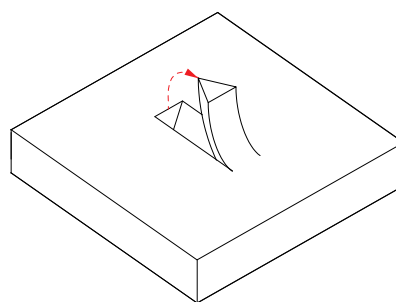

2 Pull out the edge