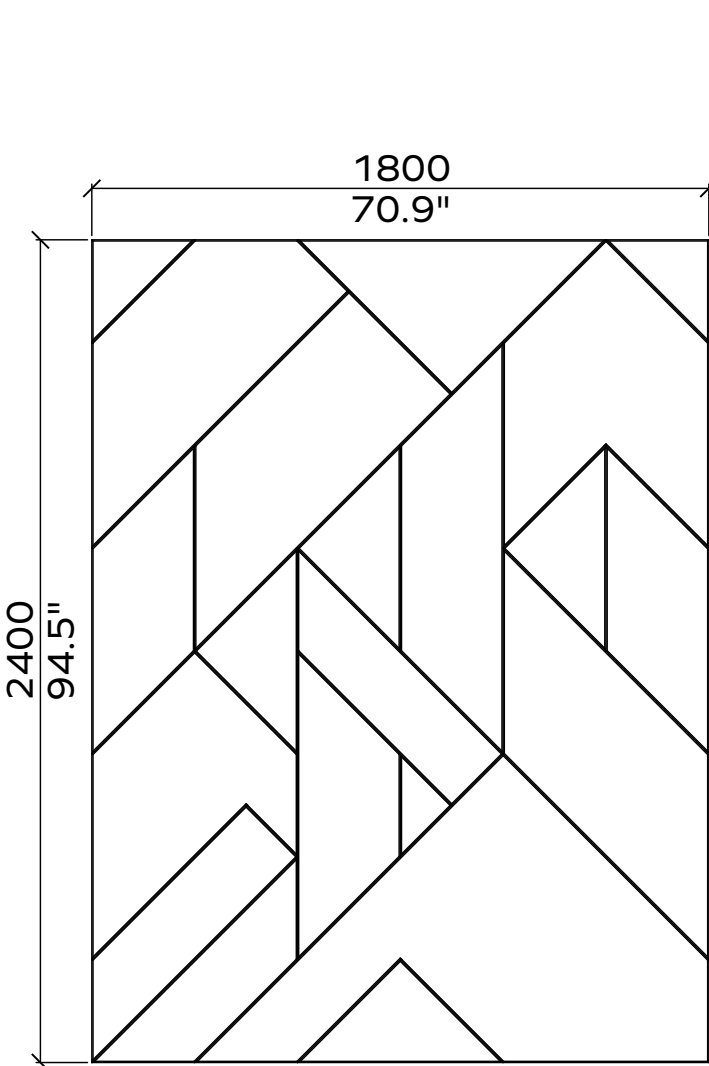

Maze 24mm

Applicable articles numbers

732.24.18.000.00 and .01

Scope of delivery

For each 24mm item you will receive a set of 1x PET panels (in the dimensions below)

Applicable articles numbers

These panels are mounted with a concealed attachment system. For other options contact our consultants.

Maze 12mm

Applicable articles numbers

732.12.18.000.00 and .01

Scope of delivery

For each 12mm item you will receive a set of 1x PET panels (in the dimensions below)

Applicable articles numbers

These panels are mounted with a concealed attachment system. For other options contact our consultants.

1x