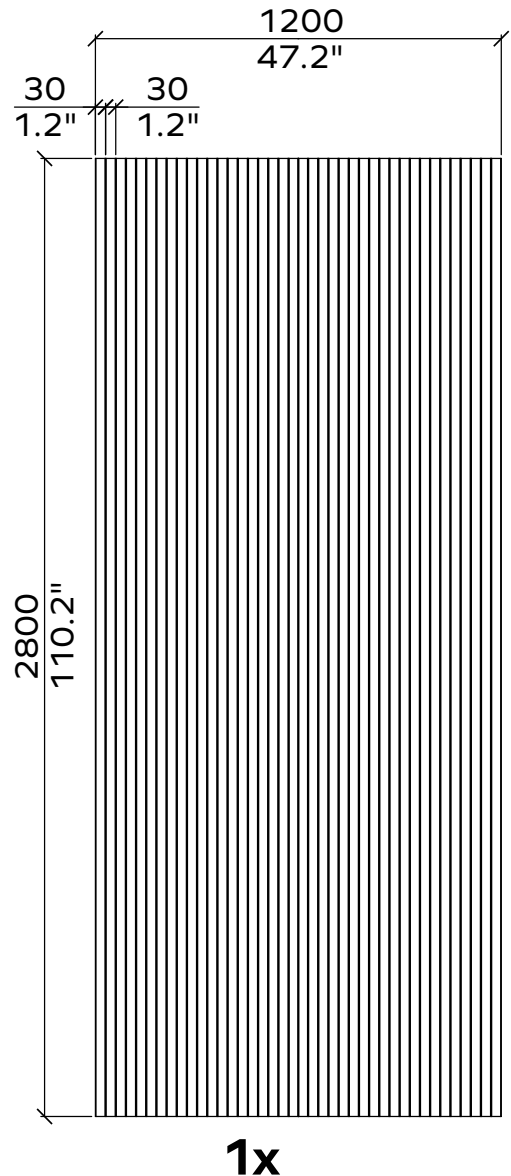

Vertigo Fine 24mm

Applicable article numbers

732.12.14.000.30 and .31

Scope of delivery

For each 24mm item you will receive a set of 3x PET panels (in the dimensions below)

Applicable article numbers

These panels are mounted with a concealed attachment system. For other options contact our consultants.

Vertigo Fine 12mm

Applicable article numbers

732.12.14.000.30 and .31

Scope of delivery

For each 12mm item you will receive a set of 2x PET panels (in the dimensions below)

Applicable article numbers

These panels are mounted with a concealed attachment system. For other options contact our consultants.

All dimensions are nominal