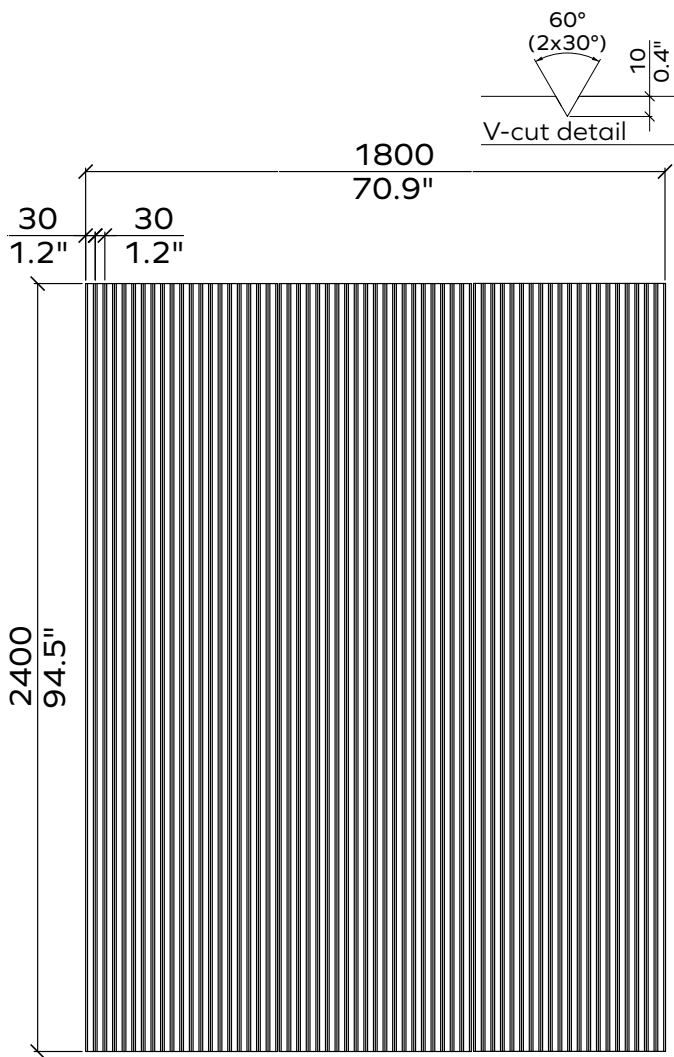

Vertigo 24mm

Applicable article numbers

732.24.13.000.00 and .01

Scope of delivery

For each 24mm item you will receive a set of 3x PET panels (in the dimensions below)

Applicable article numbers

These panels are mounted with a concealed attachment system. For other options contact our consultants.

Vertigo 12mm

Applicable article numbers

732.12.13.000.00 and .01

Scope of delivery

For each 12mm item you will receive a set of 2x PET panels (in the dimensions below)

Applicable article numbers

These panels are mounted with a concealed attachment system. For other options contact our consultants.

1x