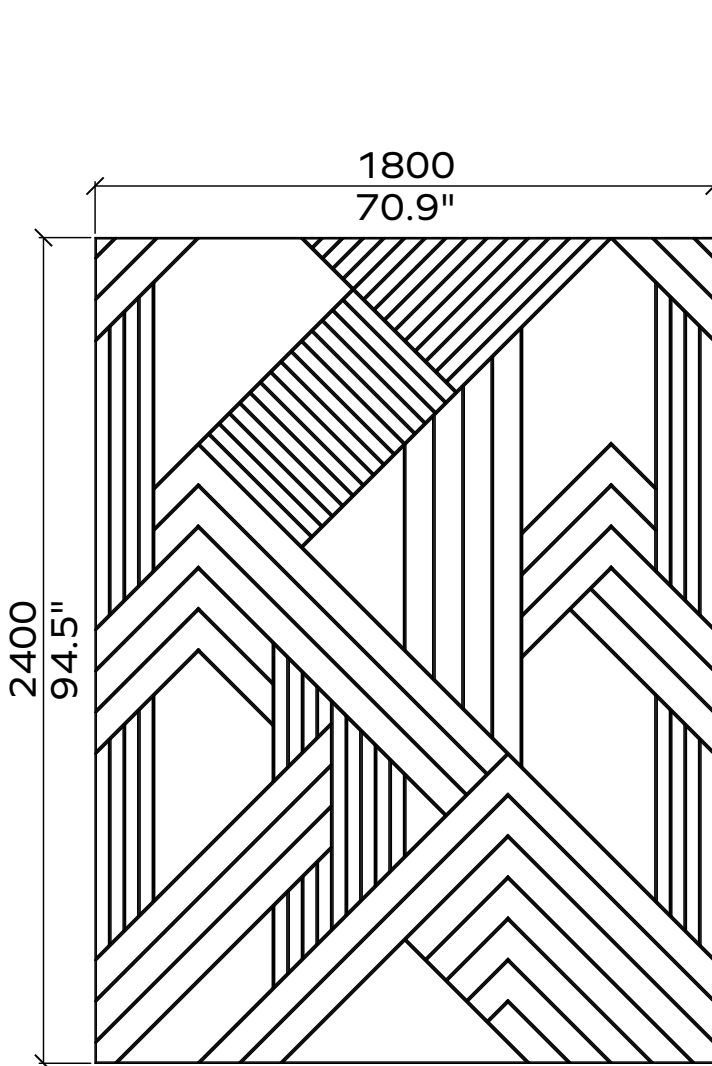

Gatsby 24mm

Applicable articles numbers

732.24.19.000.00 and .01

Scope of delivery

For each 24mm item you will receive a set of 1x PET panels (in the dimensions below)

Applicable articles numbers

These panels are mounted with a concealed attachment system. For other options contact our consultants.

Gatsby 12mm

Applicable articles numbers

732.12.19.000.00 and .01

Scope of delivery

For each 12mm item you will receive a set of 1x PET panels (in the dimensions below)

Applicable articles numbers

These panels are mounted with a concealed attachment system. For other options contact our consultants.

1x