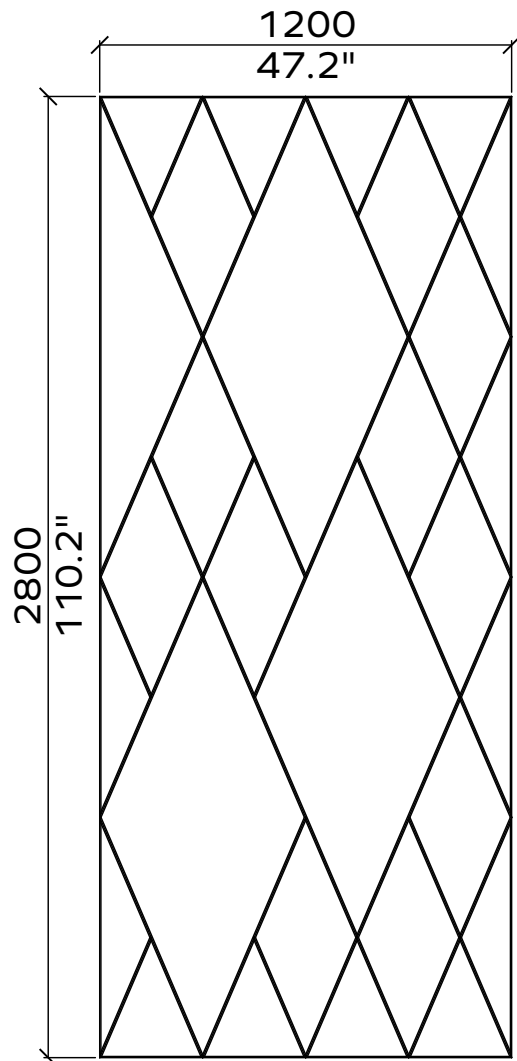

1x

All dimensions are nominal