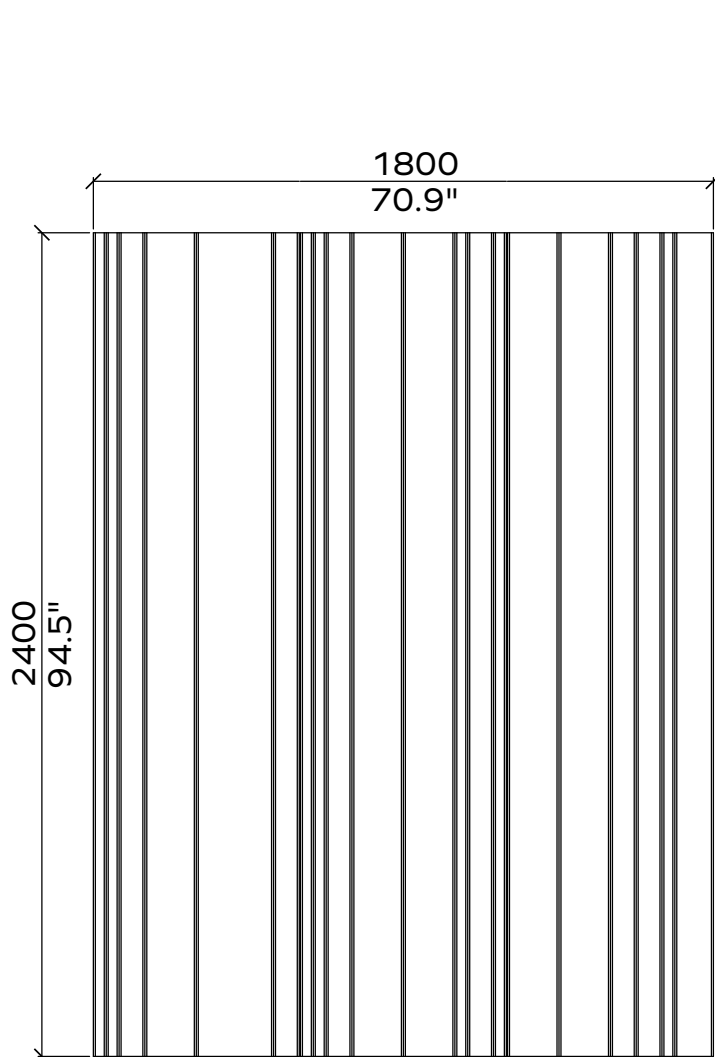

Vertigo Irregular

Vertigo Irregular 24mm

Applicable articles numbers

732.24.15.000.00 and .01

Scope of delivery

For each 24mm item you will receive a set of 3x PET panels (in the dimensions below)

Applicable articles numbers

These panels are mounted with a concealed attachment system. For other options contact our consultants.

Vertigo Irregular 12mm

Applicable articles numbers

732.12.15.000.00 and .01

Scope of delivery

For each 12mm item you will receive a set of 2x PET panels (in the dimensions below)

Applicable articles numbers

These panels are mounted with a concealed attachment system. For other options contact our consultants.

1x