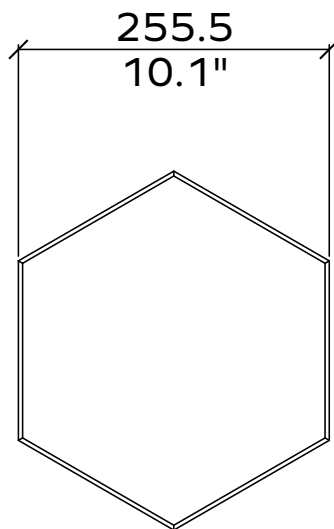

Hexagon 24mm

Applicable articles numbers

731.24.20.000.00 and .01

Scope of delivery

For each 24mm item you will receive a set of 65x PET panels (in the dimensions below)

Applicable articles numbers

These panels are mounted with a concealed attachment system. For other options contact our consultants.

Hexagon 12mm

Applicable articles numbers

731.12.20.000.00 and .01

Scope of delivery

For each 12mm item you will receive a set of 48x PET panels (in the dimensions below)

Applicable articles numbers

These panels are mounted with a concealed attachment system. For other options contact our consultants.

65x