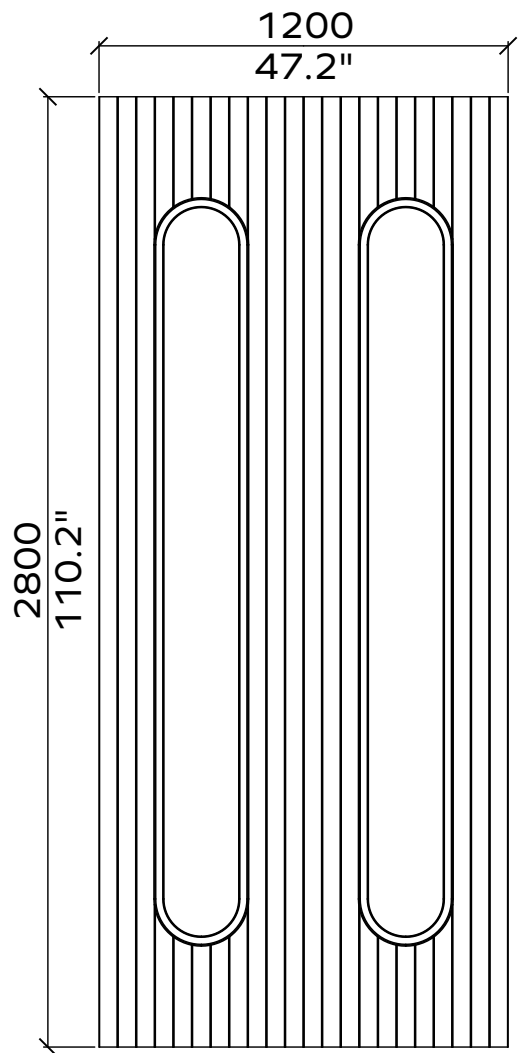

1x

All dimensions are nominal