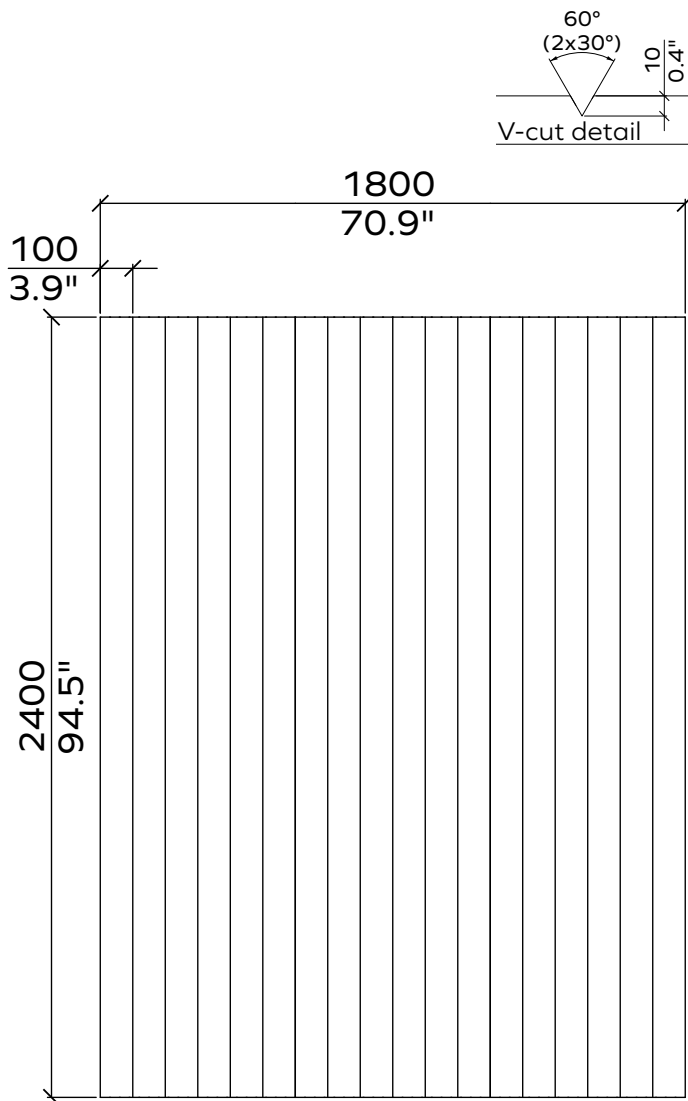

Vertigo Wide

Geometry Information

Vertigo Wide 24mm

Applicable article numbers

732.24.31.000.10 and .11

Scope of delivery

For each 24mm item you will receive a set of 3x PET panels (in the dimensions below)

Applicable article numbers

These panels are mounted with a concealed attachment system. For other options contact our consultants.

Vertigo Wide 12mm

Applicable article numbers

732.24.31.000.10 and .11

Scope of delivery

For each 12mm item you will receive a set of 2x PET panels (in the dimensions below)

Applicable article numbers

These panels are mounted with a concealed attachment system. For other options contact our consultants.

1x