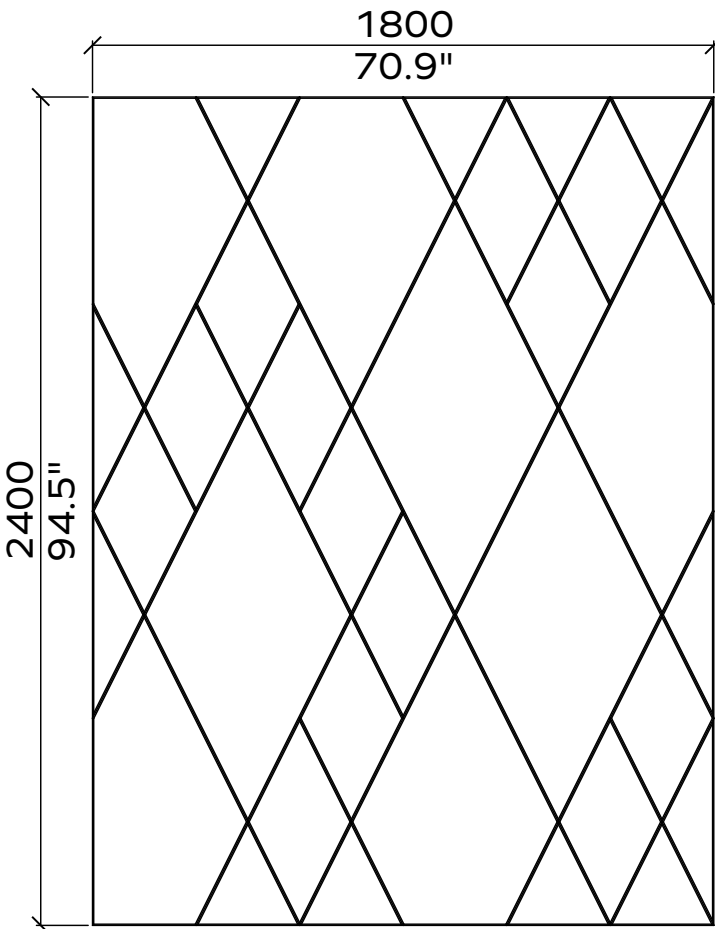

Prisma 24mm

Applicable articles numbers

732.24.16.000.00 and .01

Scope of delivery

For each 24mm item you will receive a set of 1x PET panels (in the dimensions below)

Applicable articles numbers

These panels are mounted with a concealed attachment system. For other options contact our consultants.

1x

Prisma 12mm

Applicable articles numbers

732.12.16.000.00 and .01

Scope of delivery

For each 12mm item you will receive a set of 1x PET panels (in the dimensions below)

Applicable articles numbers

These panels are mounted with a concealed attachment system. For other options contact our consultants.