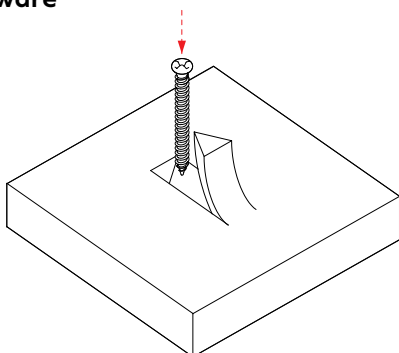

3 Install hardware