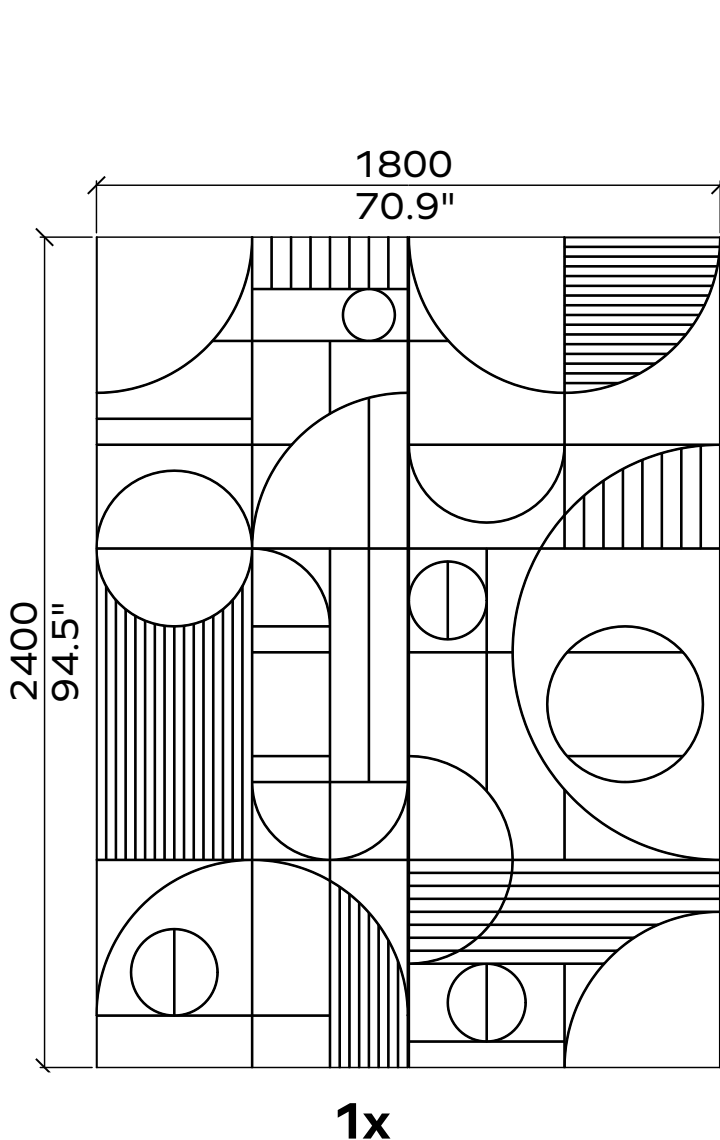

Bau 24mm

Applicable articles numbers

732.24.27.000.00 and .01

Scope of delivery

For each 24mm item you will receive a set of 1x PET panels (in the dimensions below)

Applicable articles numbers

These panels are mounted with a concealed attachment system. For other options contact our consultants.

Bau 12mm

Applicable articles numbers

732.12.27.000.00 and .01

Scope of delivery

For each 12mm item you will receive a set of 1x PET panels (in the dimensions below)

Applicable articles numbers

These panels are mounted with a concealed attachment system. For other options contact our consultants.

All dimensions are nominal