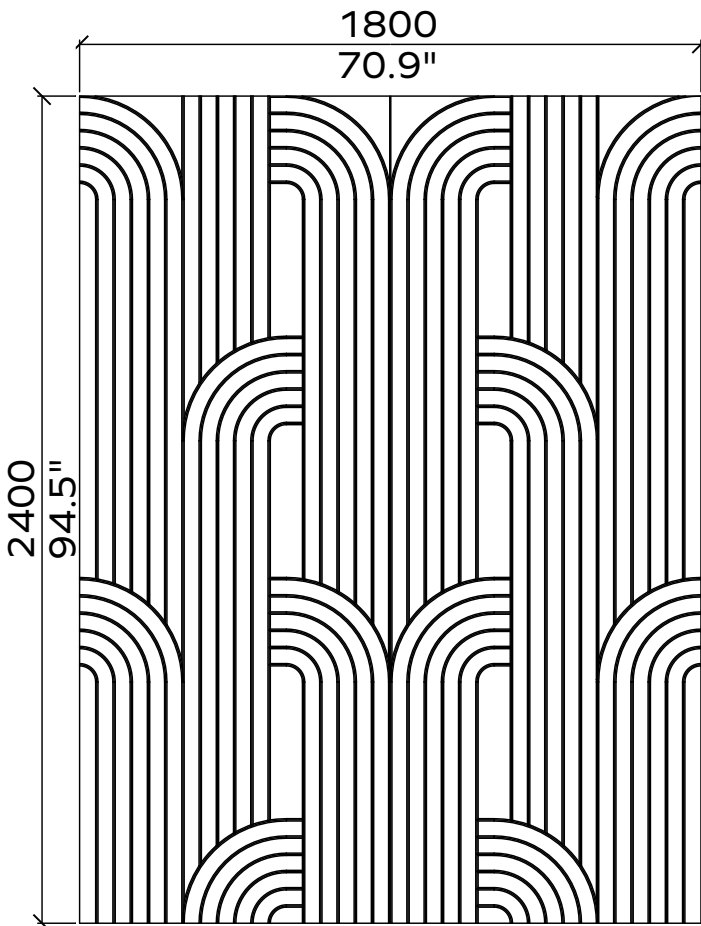

Fon 24mm

Applicable articles numbers

732.24.25.000.00 and .01

Scope of delivery

For each 24mm item you will receive a set of 1x PET panels (in the dimensions below)

Applicable articles numbers

These panels are mounted with a concealed attachment system. For other options contact our consultants.

Fon 12mm

Applicable articles numbers

732.12.25.000.00 and .01

Scope of delivery

For each 12mm item you will receive a set of 1x PET panels (in the dimensions below)

Applicable articles numbers

These panels are mounted with a concealed attachment system. For other options contact our consultants.

1x