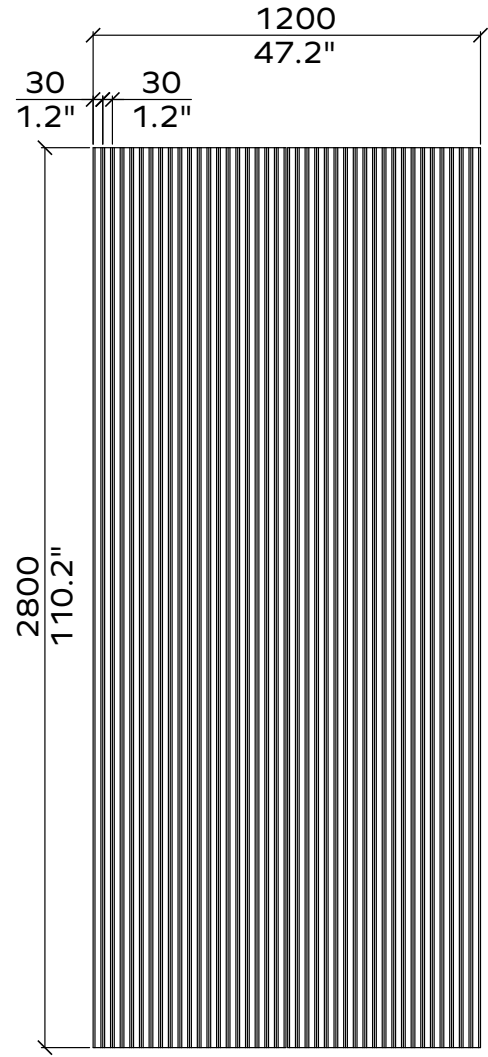

1x

All dimensions are nominal