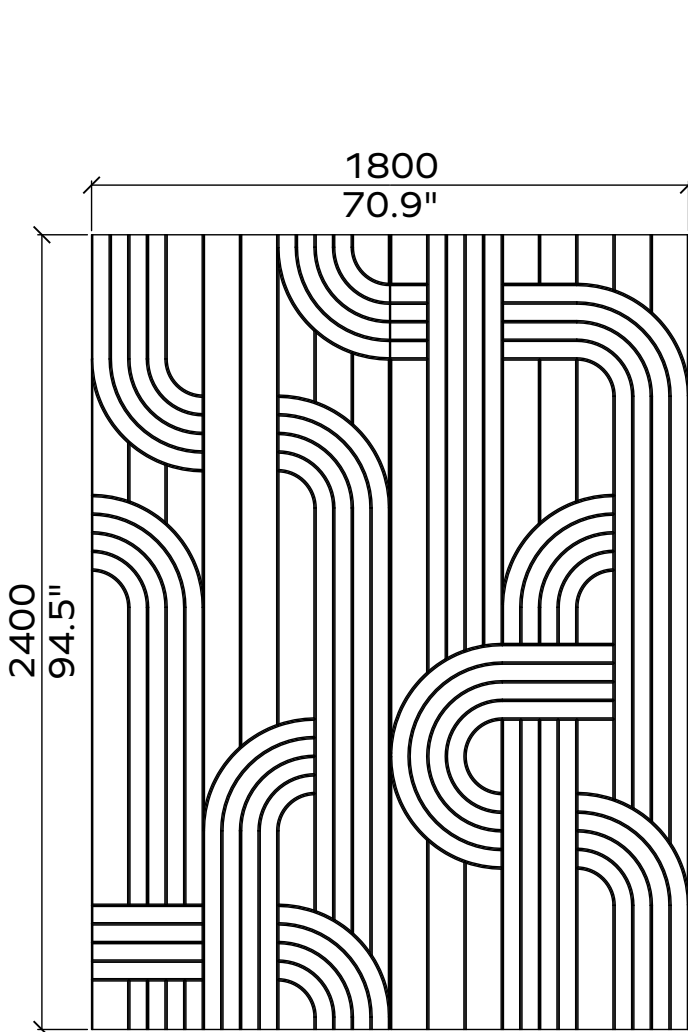

Pass 24mm

Applicable articles numbers

732.24.26.000.00 and .01

Scope of delivery

For each 24mm item you will receive a set of 1x PET panels (in the dimensions below)

Applicable articles numbers

These panels are mounted with a concealed attachment system. For other options contact our consultants.

Pass 12mm

Applicable articles numbers

732.12.26.000.00 and .01

Scope of delivery

For each 12mm item you will receive a set of 1x PET panels (in the dimensions below)

Applicable articles numbers

These panels are mounted with a concealed attachment system. For other options contact our consultants.

1x