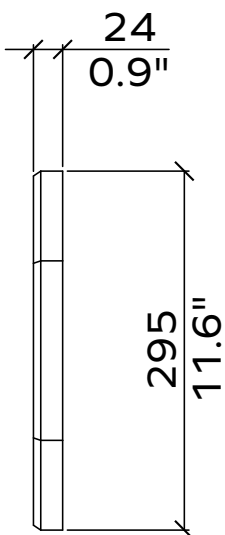

Hexagon 24mm

Applicable articles numbers

731.24.20.000.00 and .01

Scope of delivery

For each 24mm item you will receive a set of 65x PET panels (in the dimensions below)

Applicable articles numbers

These panels are mounted with a concealed attachment system. For other options contact our consultants.

Hexagon 12mm

Applicable articles numbers

731.12.20.000.00 and .01

Scope of delivery

For each 12mm item you will receive a set of 48x PET panels (in the dimensions below)

Applicable articles numbers

These panels are mounted with a concealed attachment system. For other options contact our consultants.

65x